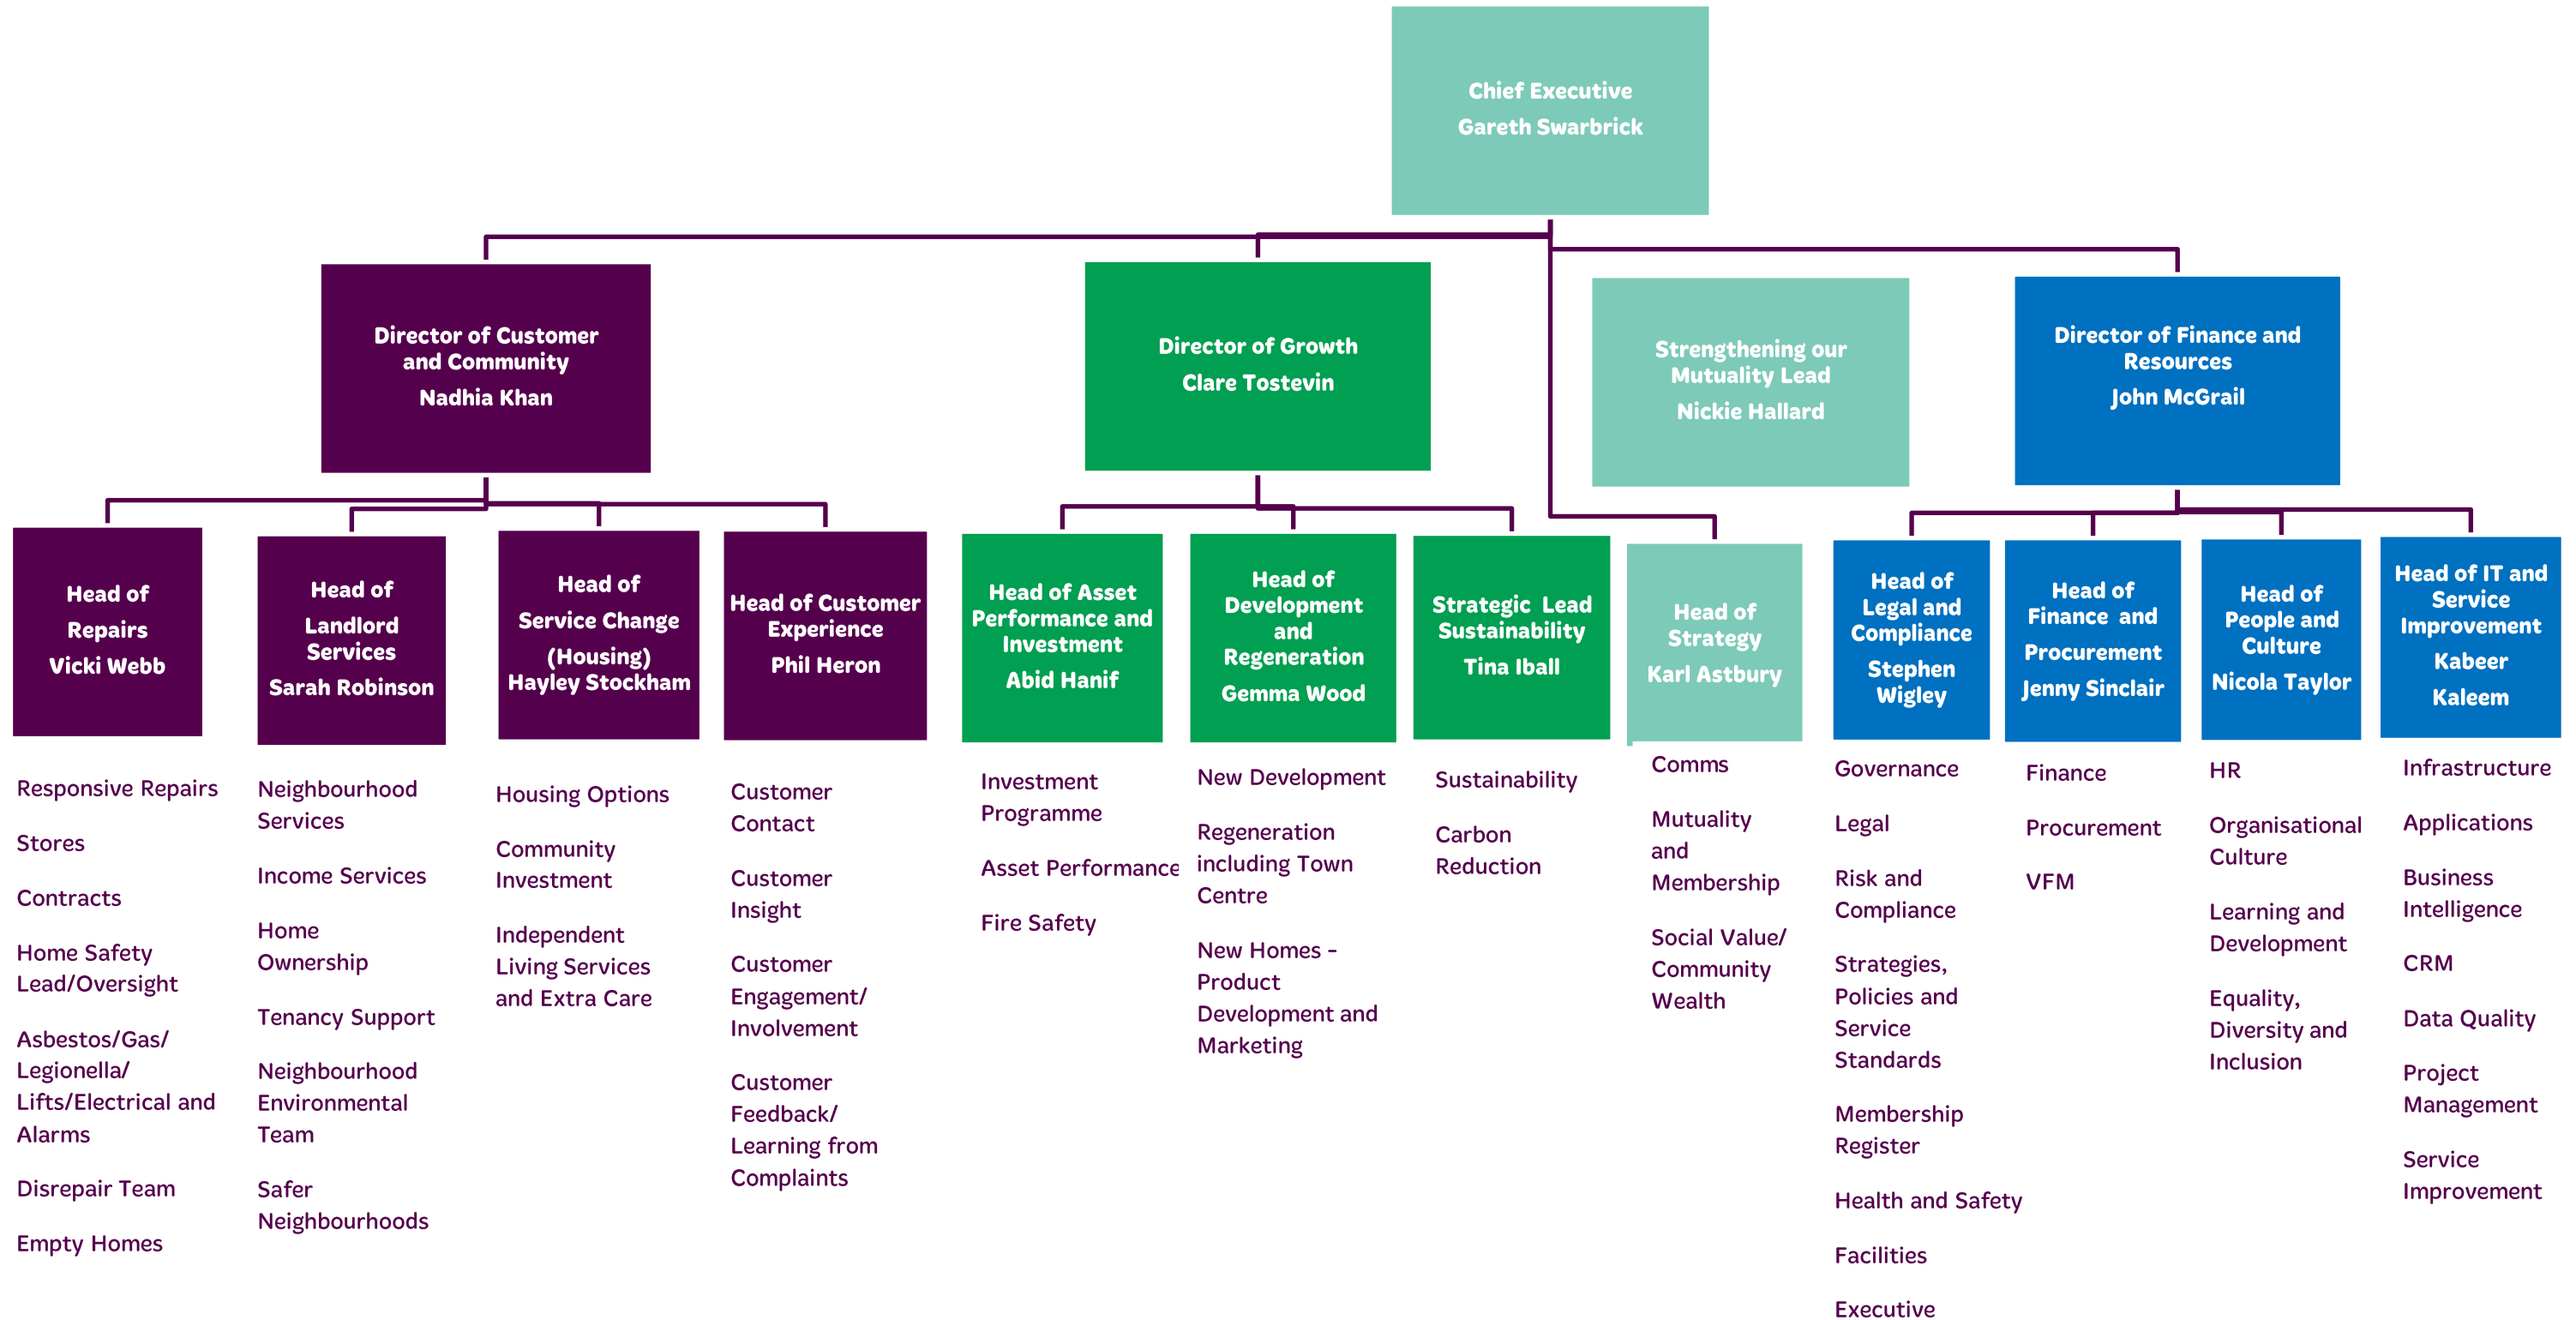

# RBH ORGANISATIONAL STRUCTURE JUNE 2022

**Get in Touch:** Visit us at [rbh.org.uk](http://rbh.org.uk) or talk to us on 0800 027 7769 or (01706) 274100 - for complaints you can also email [customer.complaints@rbh.org.uk](mailto:customer.complaints@rbh.org.uk)